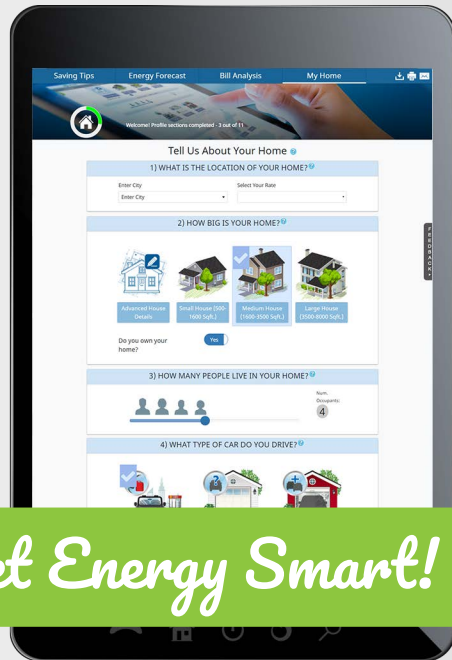

Get Energy Smart!